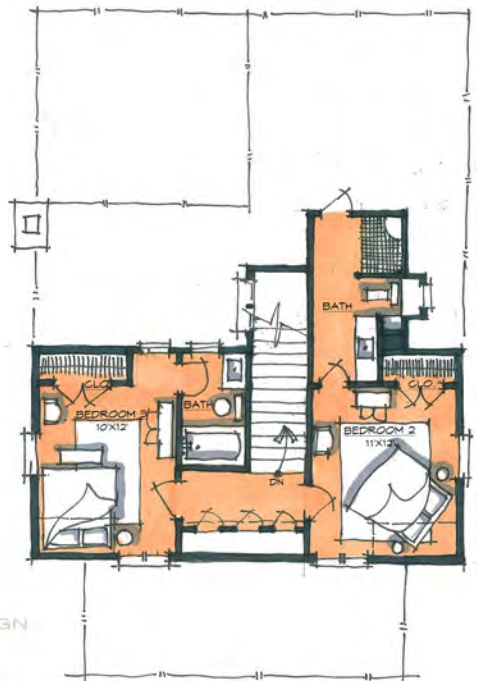

Main Level 1004 sq. ft.
Upper Level 597 sq. ft.

SFD
SHAWN FISHER DESIGN