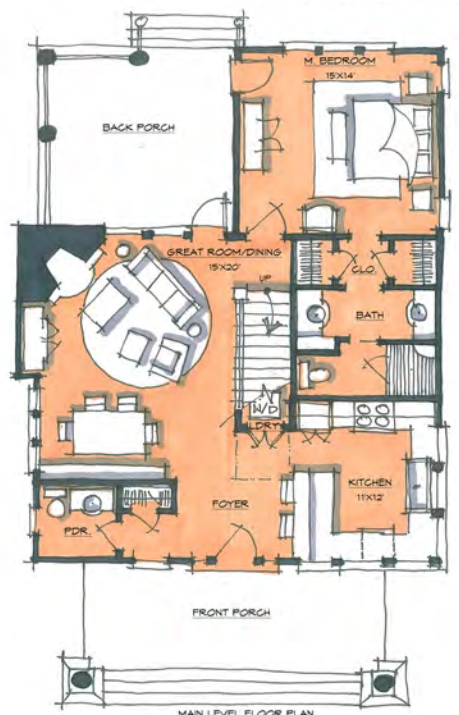

THE BEAR PAW